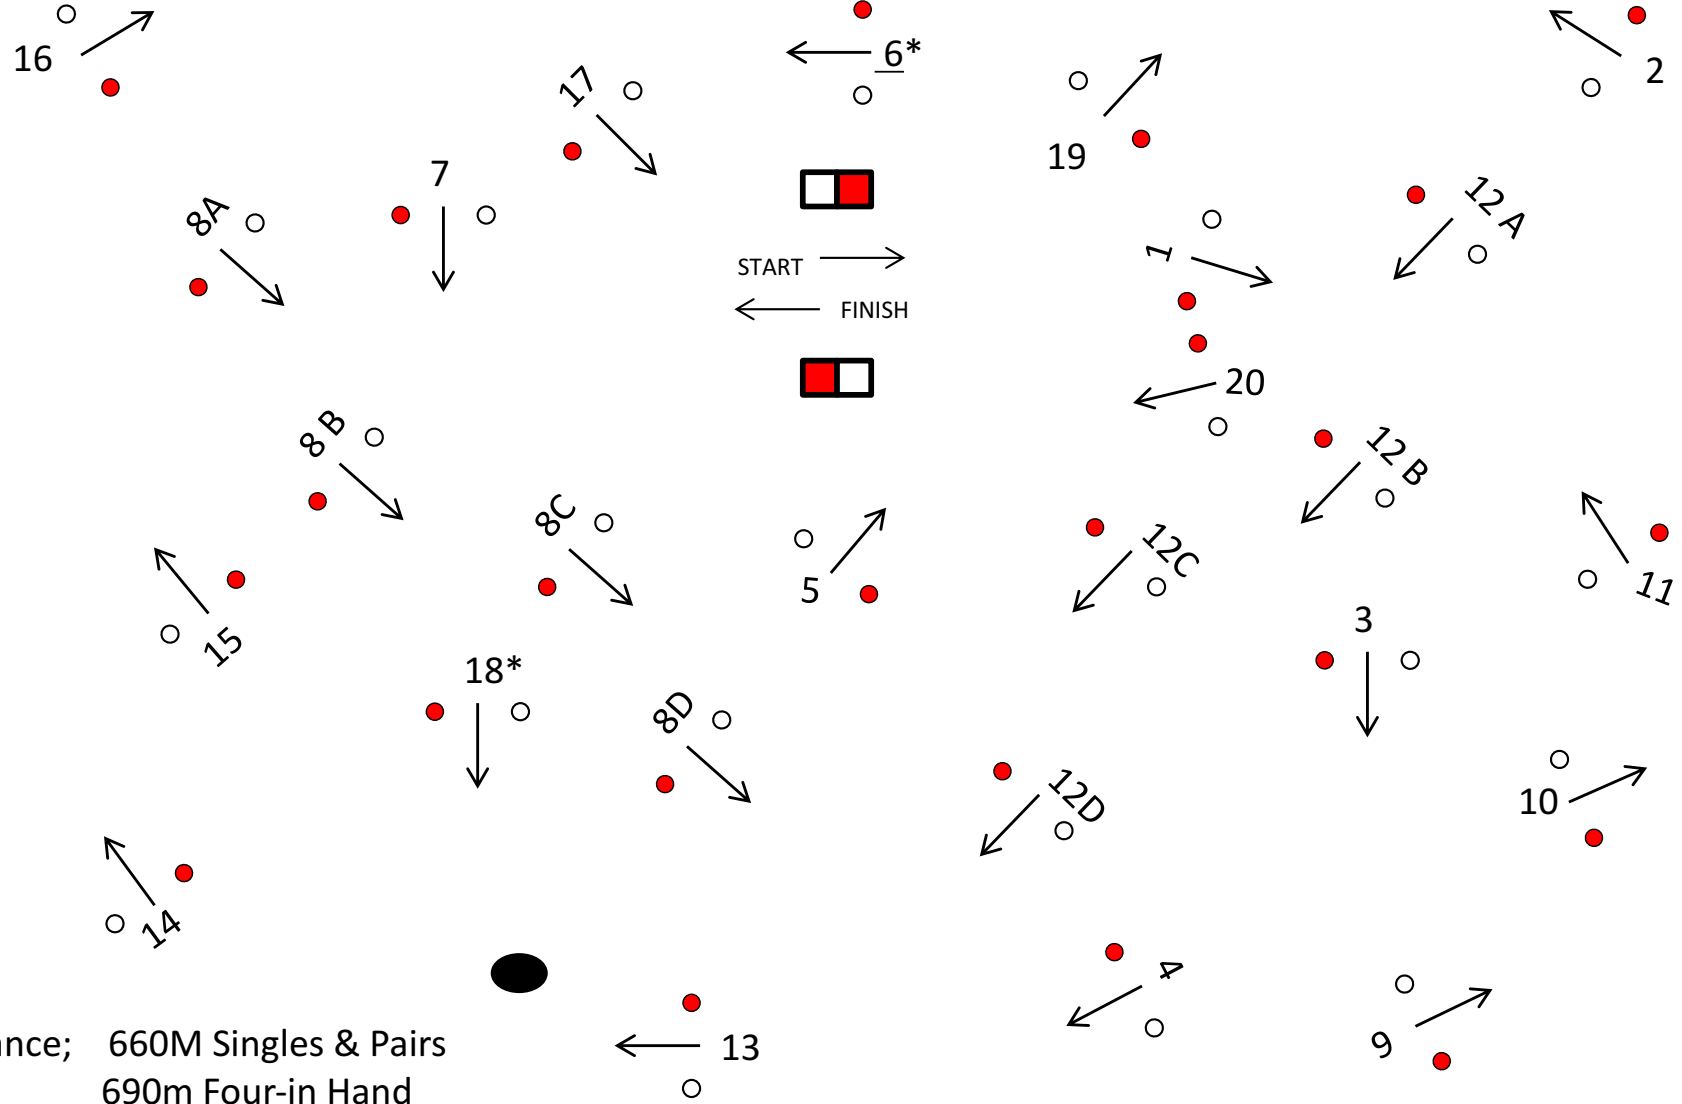

BLACK PRONG

2017

JURY

(Narrow Cones*)

Distance; 660M Singles & Pairs
690m Four-in Hand

SPECTATOR AREA
(no carriages please)

WARM UP AREA

IN / OUT GATE