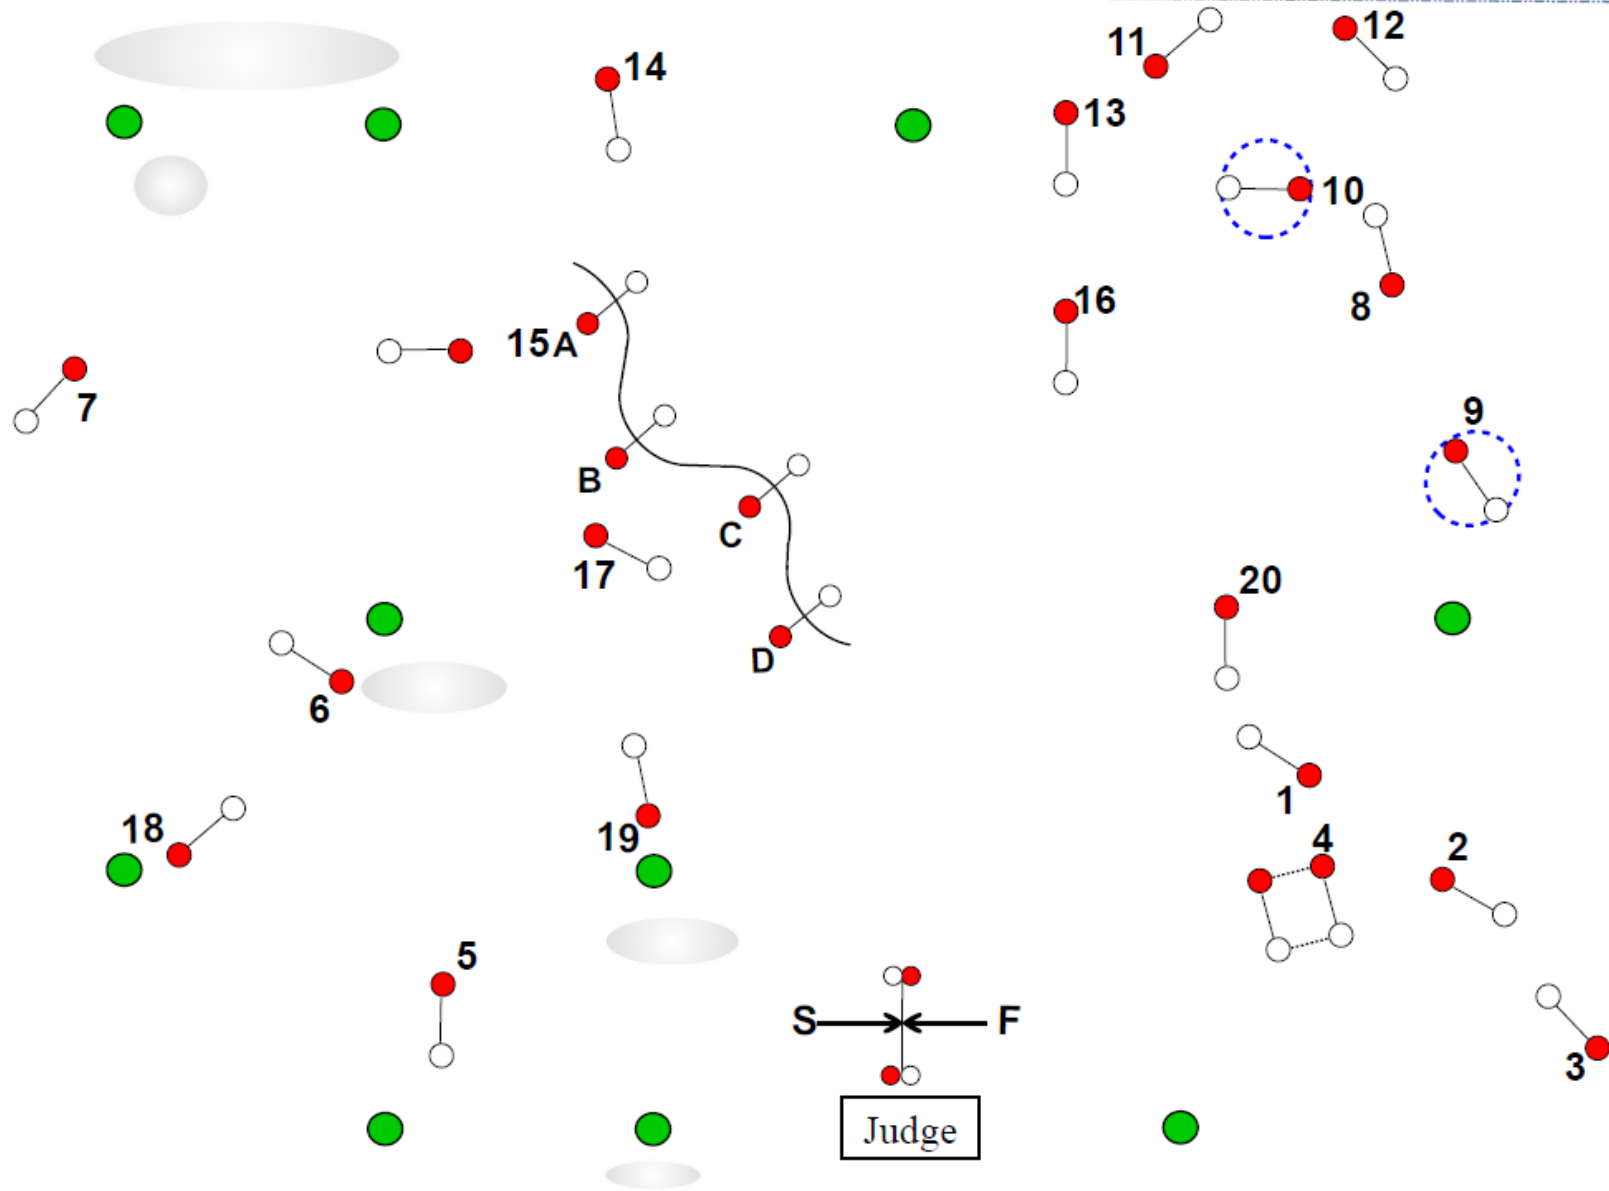

175 M

120 M

2017 Sunrise Ridge Cones

*Neutral Territory / the Geneva Convention*

Designed by Kate Morgan

Coordinated by Todd Heronemus

 = 5 cm narrower