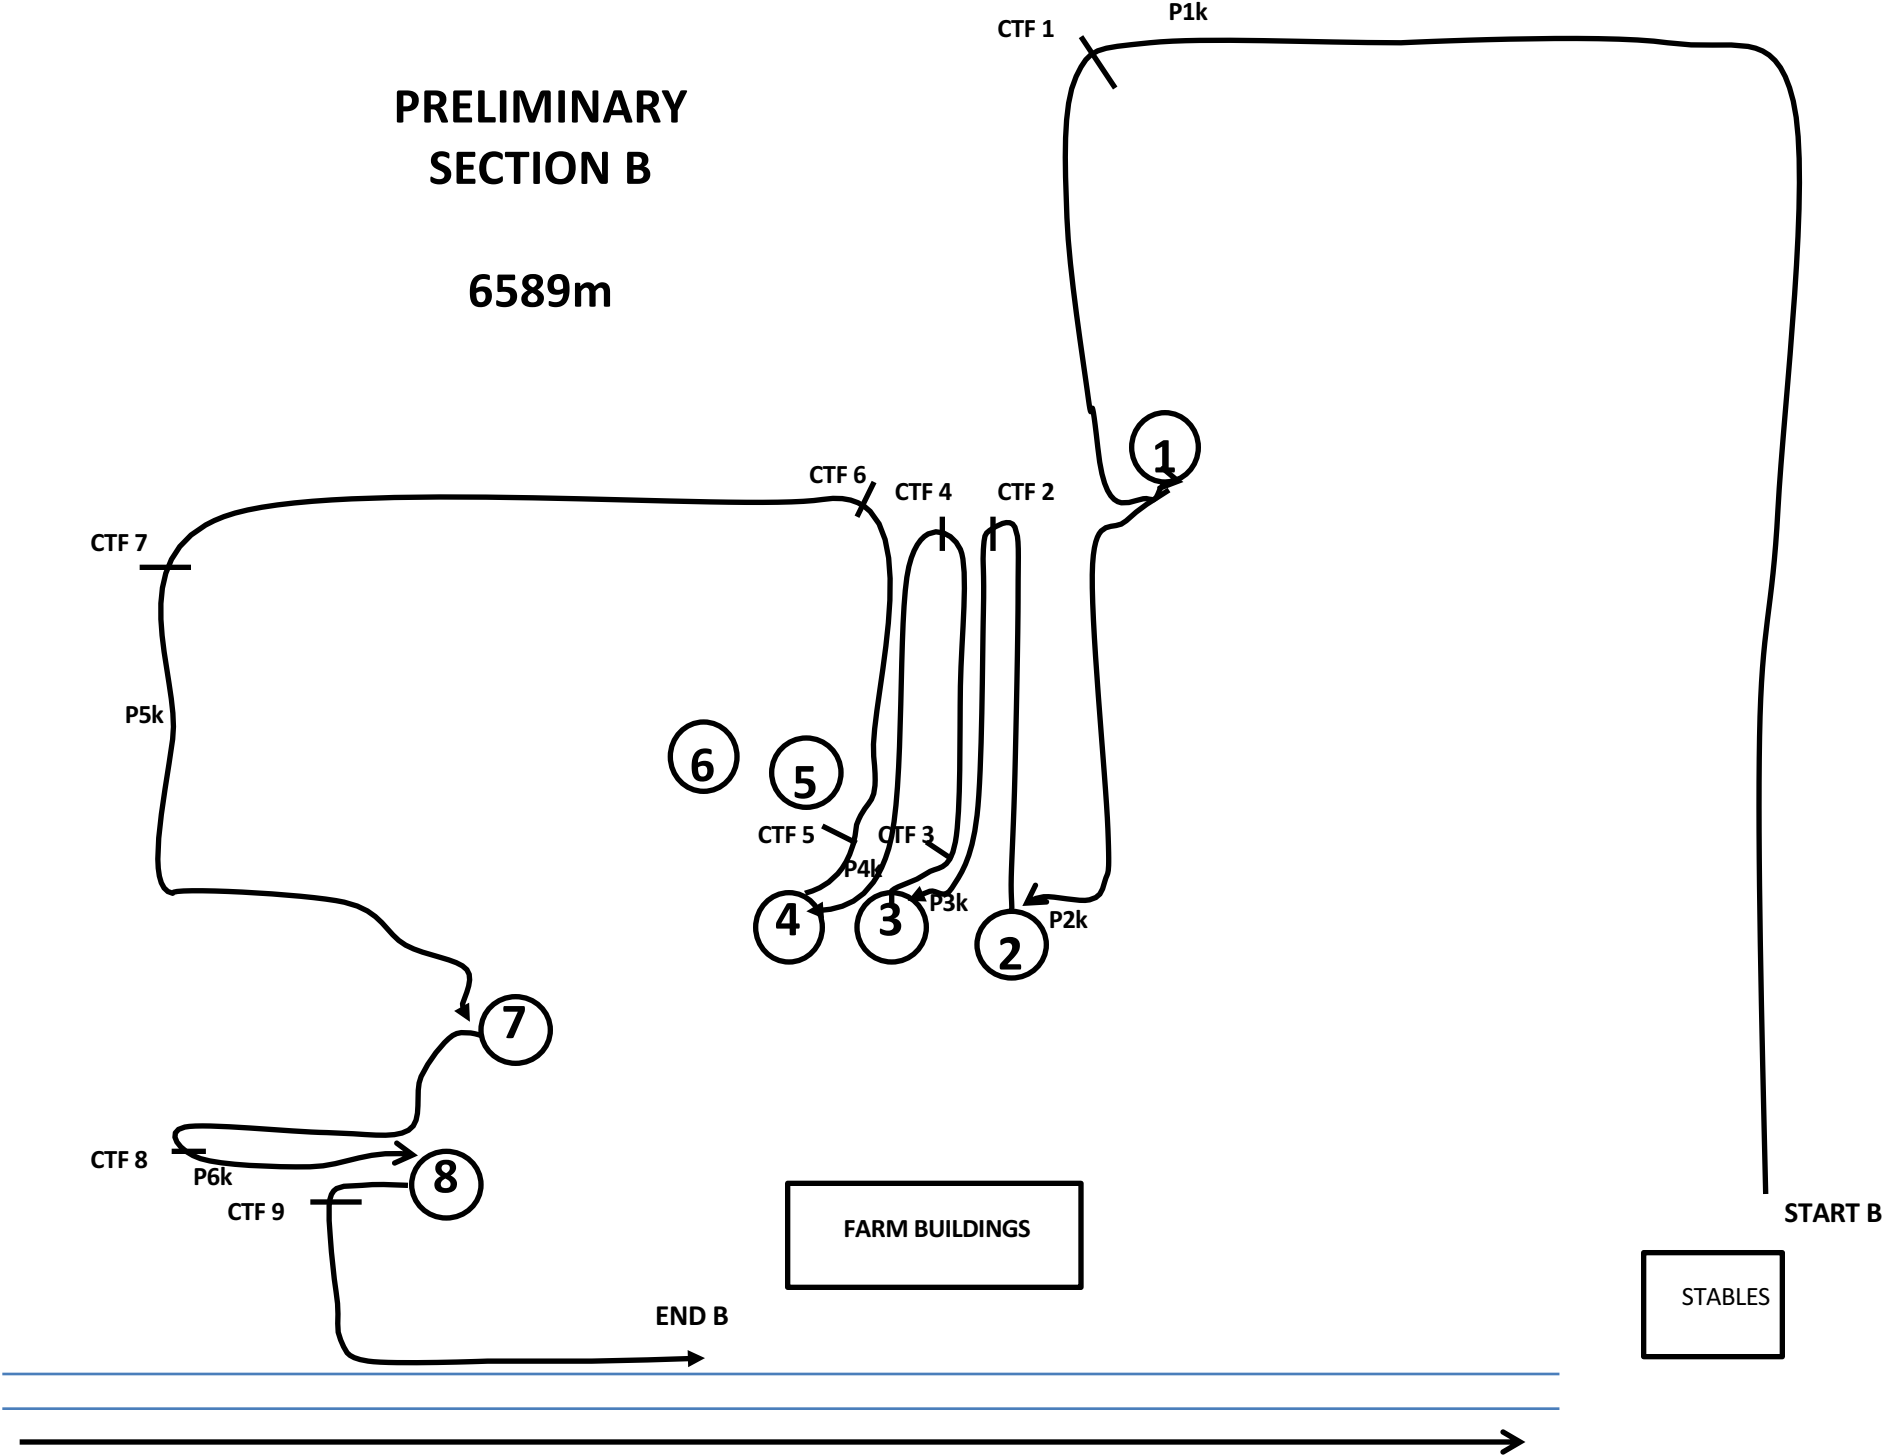

**INTERMEDIATE
ADVANCED
SECTION B
INTERMEDIATE 7695 m
ADVANCED 7835 m**

**PRELIMINARY
SECTION B**

6589m

**TRAINING
PRELIM VSE
SECTION B
TRAINING 5196 m
VSE 5287 m**

SECTION A 5000 m
WALK / TRANSFER 1000 m
All Classes (Except VSE)

VSE Section A 1000m
(On track of the walk section)