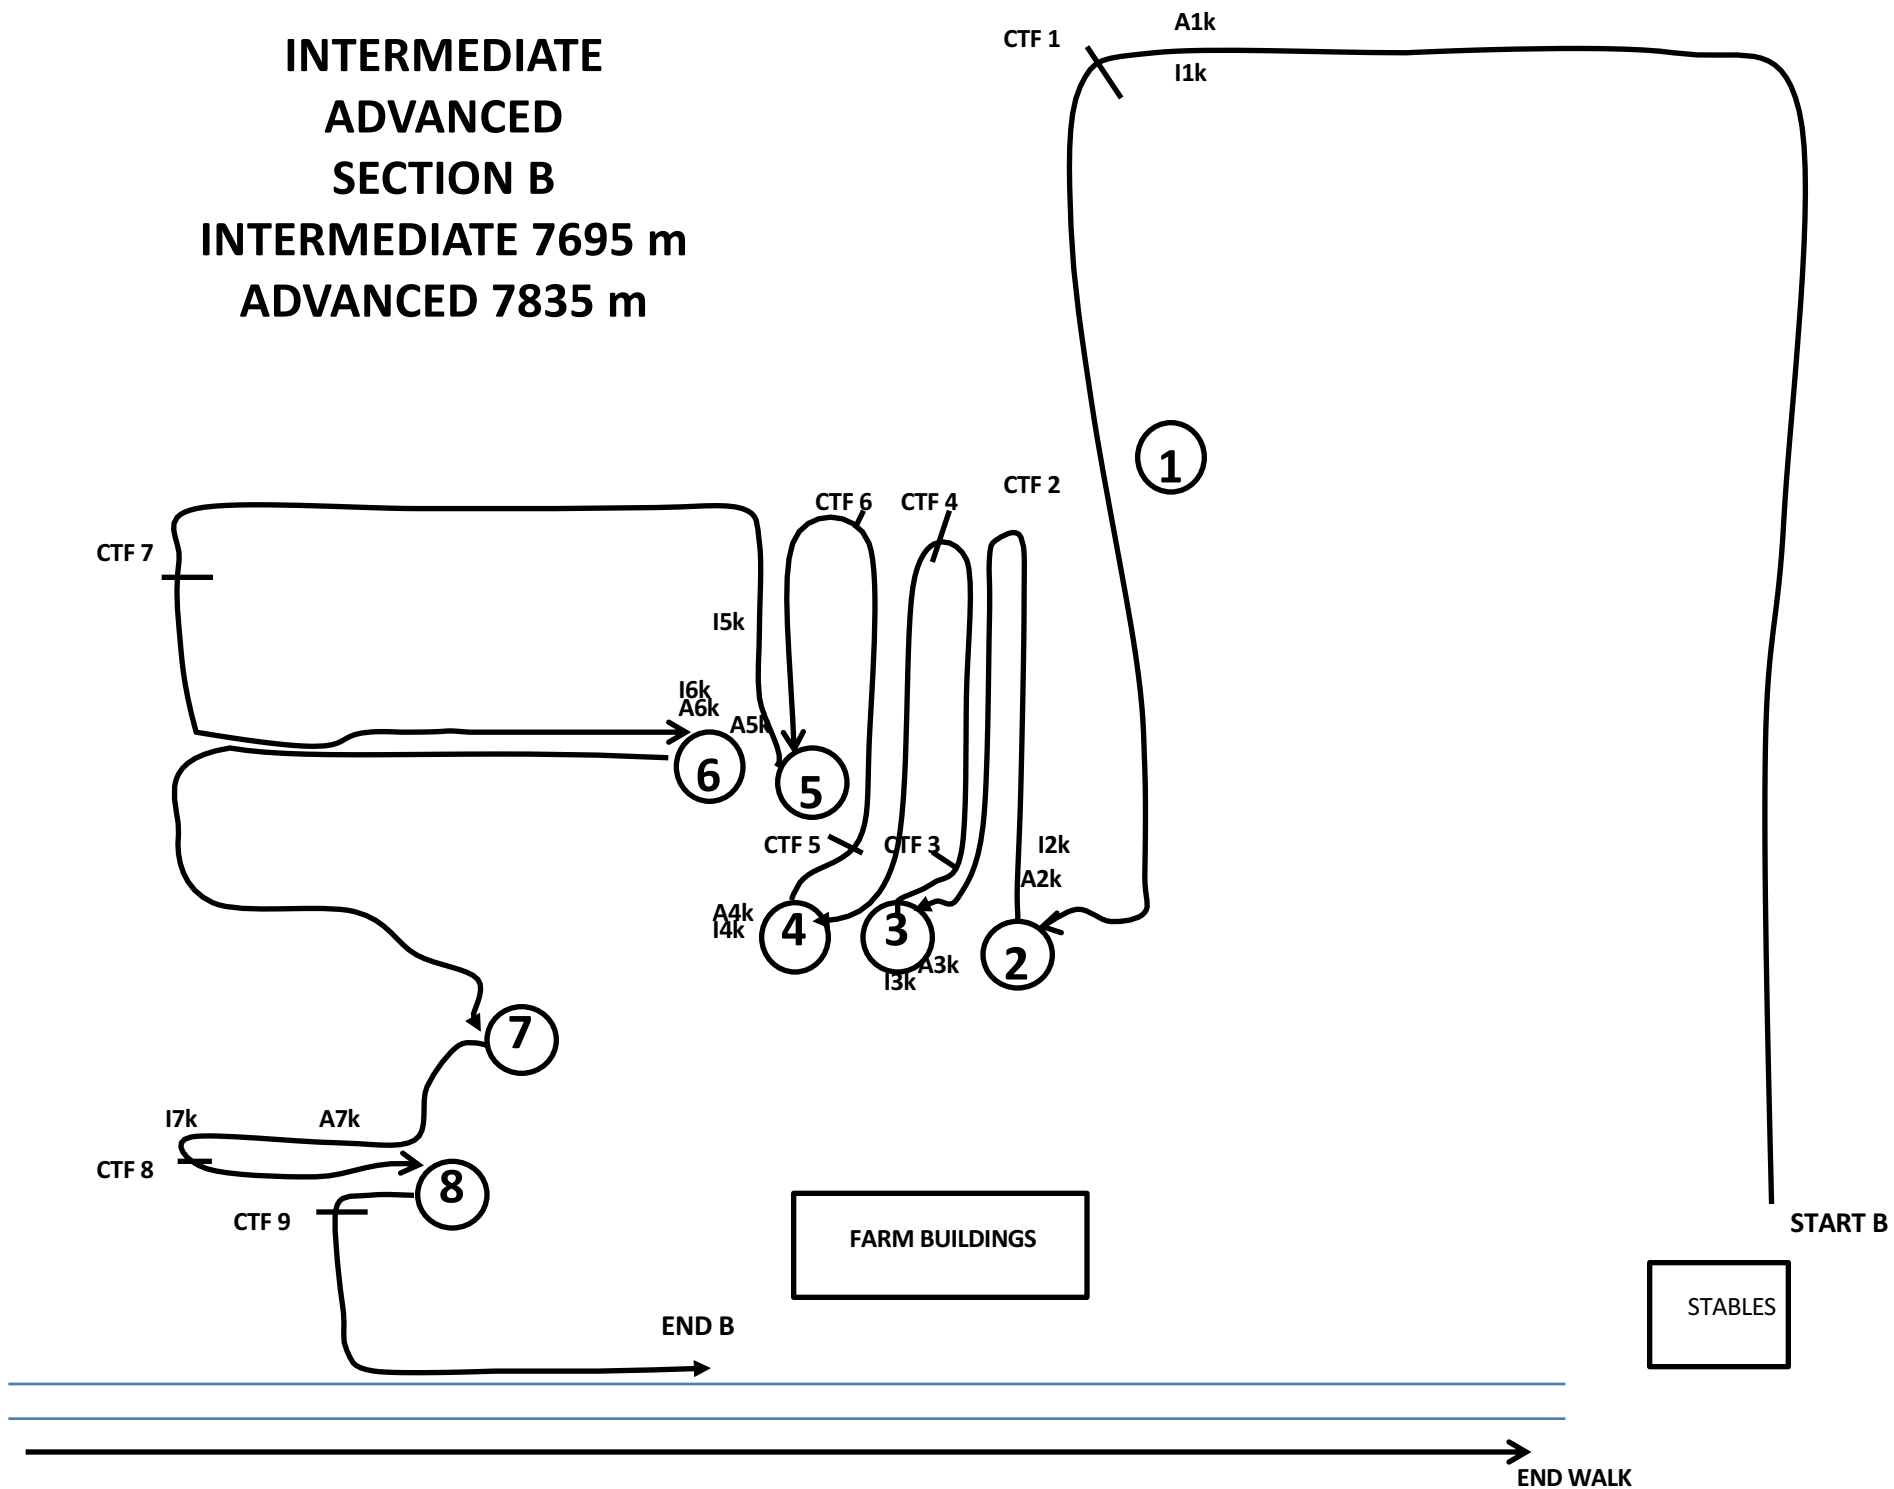

**INTERMEDIATE
ADVANCED
SECTION B
INTERMEDIATE 7695 m
ADVANCED 7835 m**

**PRELIMINARY
SECTION B**

6589m

**TRAINING
PRELIM VSE
SECTION B
TRAINING 5196 m
VSE 5287 m**

SECTION A 5000 m
WALK / TRANSFER 1000 m
All Classes (Except VSE)

VSE Section A 1000m
(On track of the walk section)