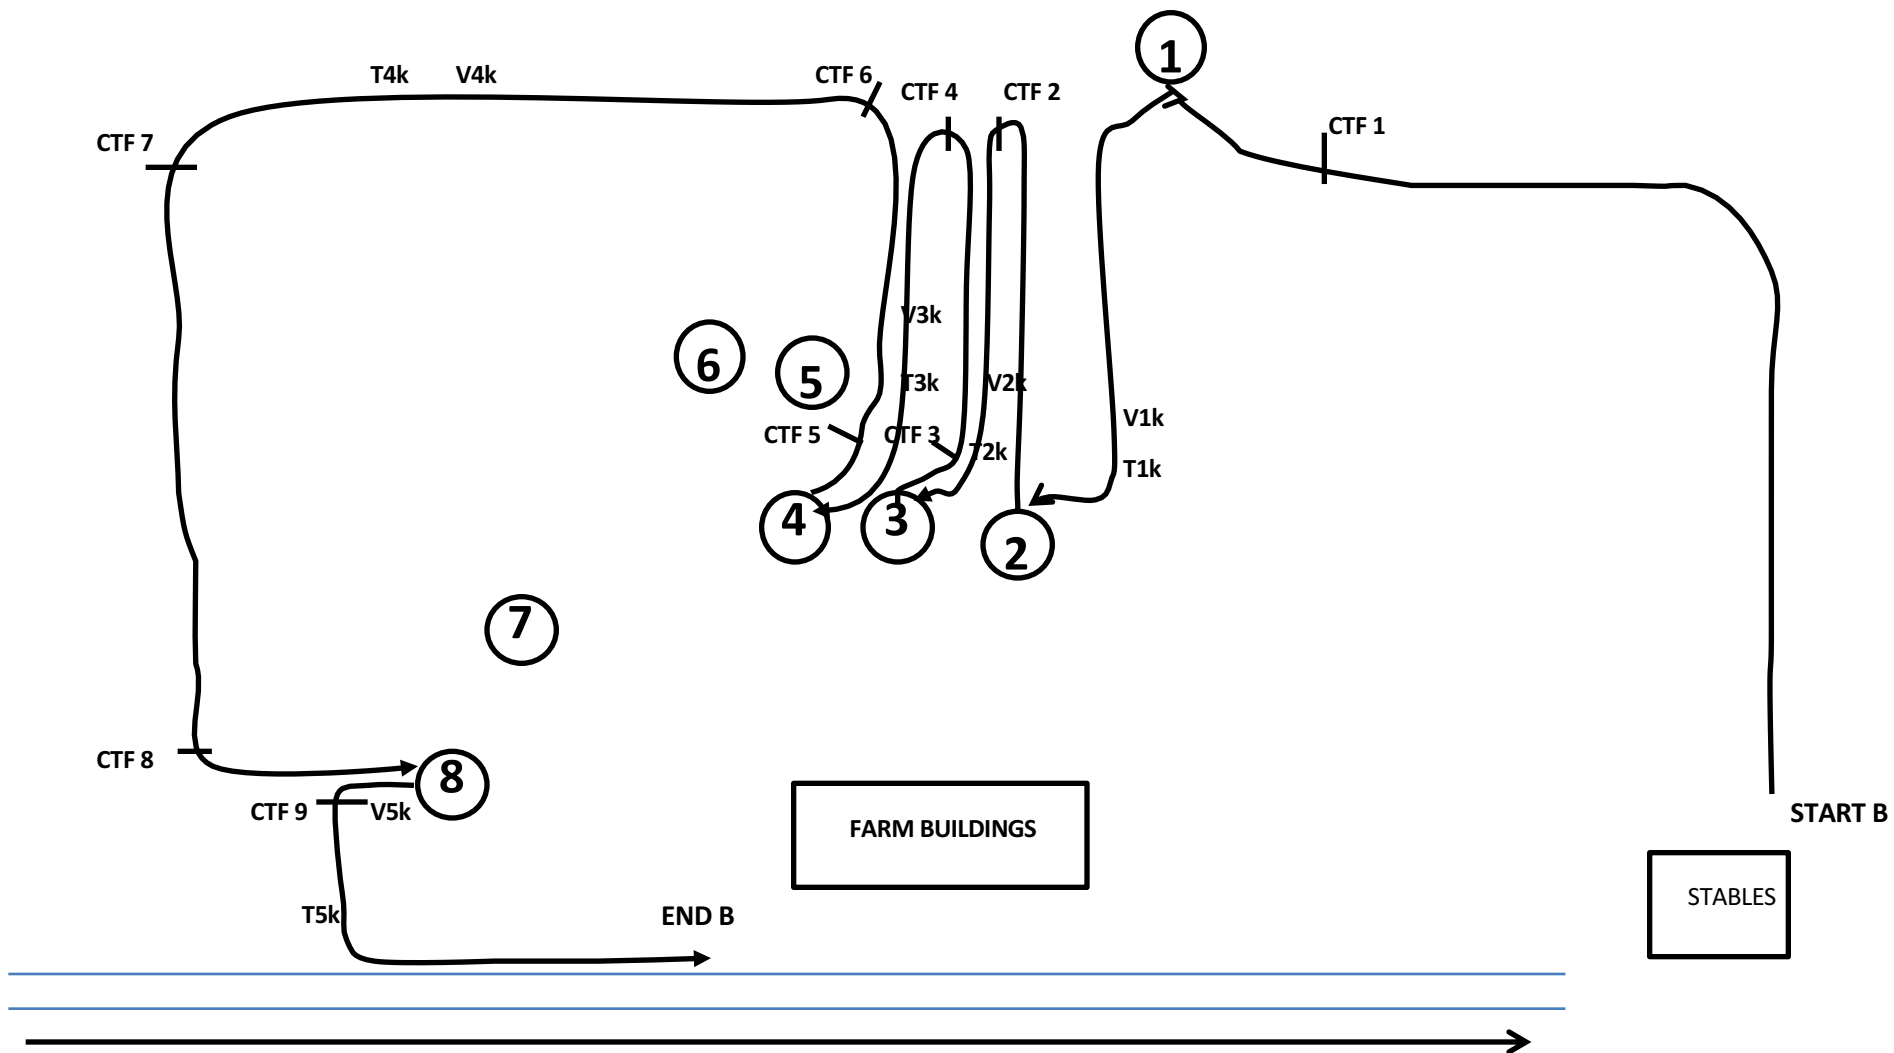

**INTERMEDIATE
ADVANCED
SECTION B
INTERMEDIATE 7695 m
ADVANCED 7835 m**

**PRELIMINARY
SECTION B**

6589m

**TRAINING
PRELIM VSE
SECTION B
TRAINING 5196 m
VSE 5287 m**

SECTION A 5000 m
WALK / TRANSFER 1000 m
All Classes (Except VSE)

VSE Section A 1000m
(On track of the walk section)