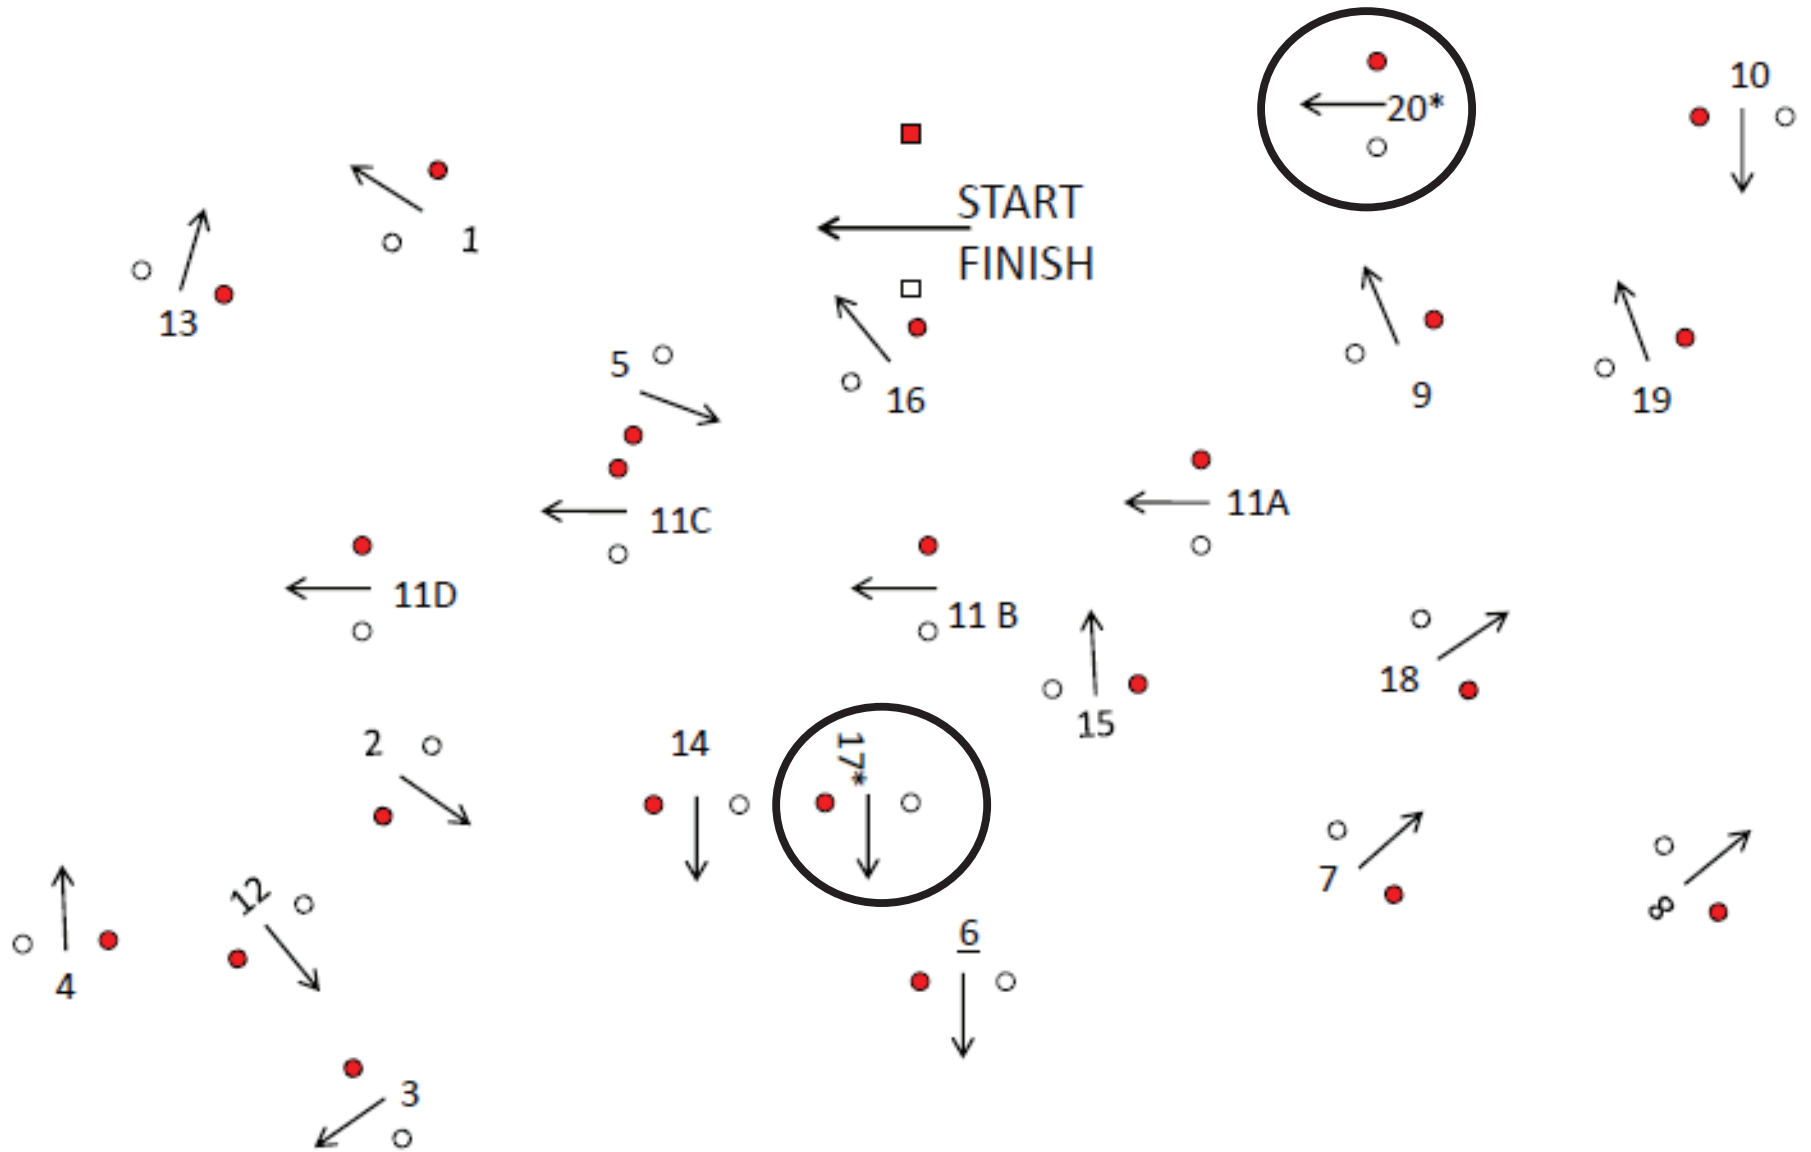

### Obstacle 1 Corner Pocket

● Knockdowns

### Obstacle 2 Jump Around

● Knockdowns

Obstacle 4  
Lost Forest

● Knockdowns

Obstacle 3  
Duck Pond  
Preliminary Only

● Knockdowns

Obstacle 5  
Tree Line

Cones

**Note: Cones in circle are 5 cm narrower**

# Cones

**Note: Cones in circle are 5 cm narrower**