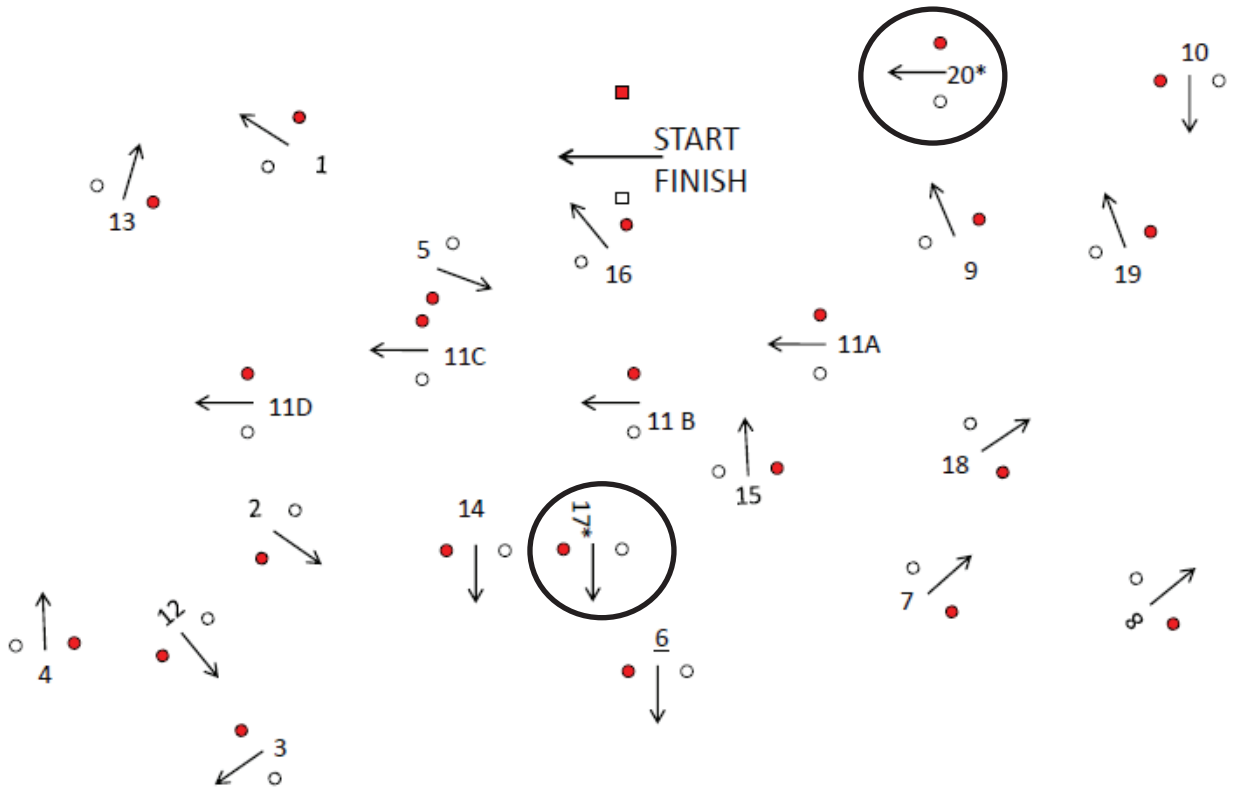

### Obstacle 1 Corner Pocket

● Knockdowns

### Obstacle 2 Jump Around

● Knockdowns

Obstacle 4  
Lost Forest

● Knockdowns

Obstacle 3  
Duck Pond  
Preliminary Only

● Knockdowns

Obstacle 5  
Tree Line

Cones

**Note: Cones in circle are 5 cm narrower**

# Cones

**Note: Cones in circle are 5 cm narrower**