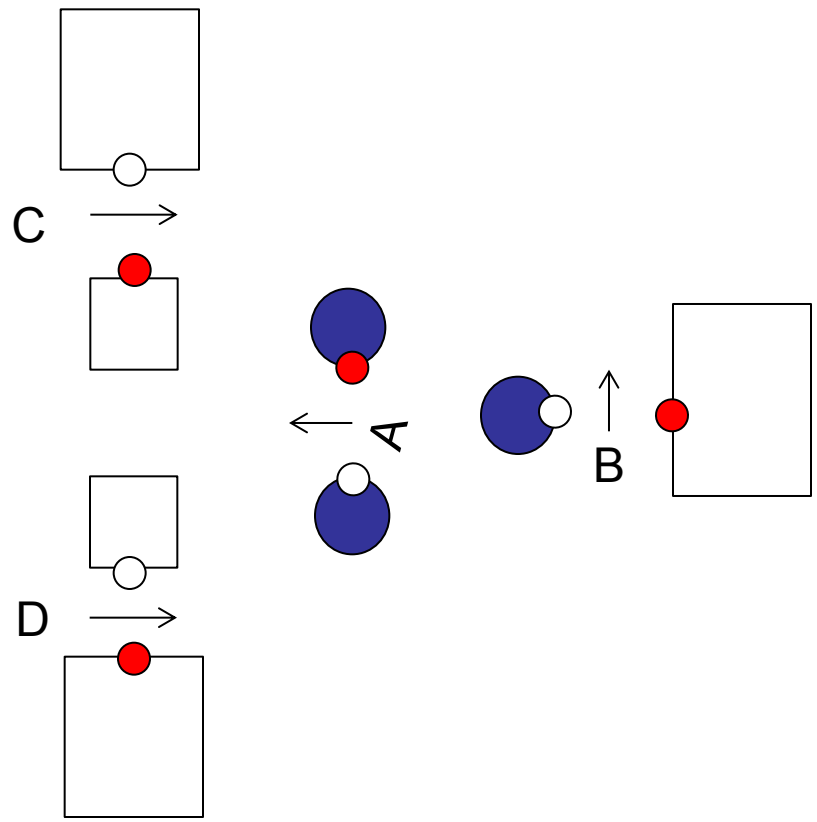

Belle Grey ADT- Marathon Course Map

GATE

Start/Finish Line